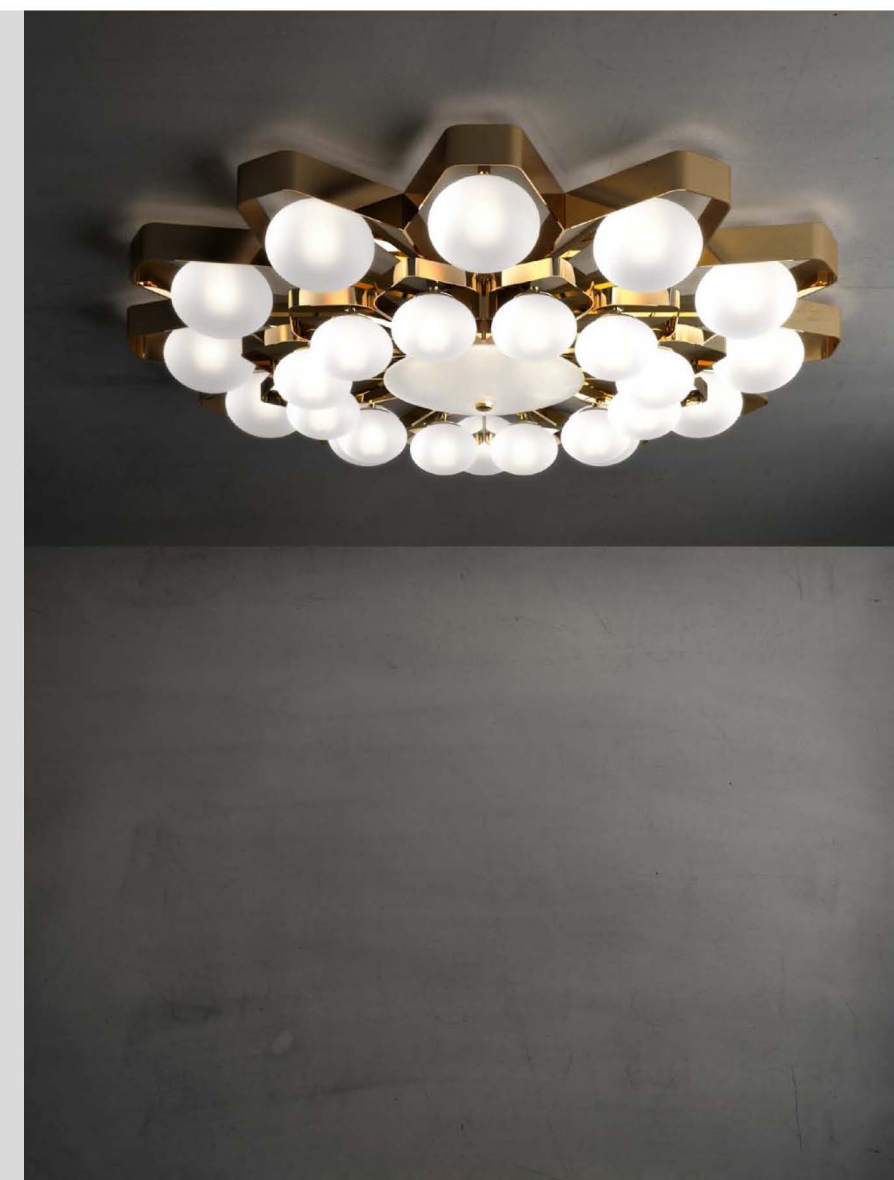

Room 06

Room 06

Teo

art. 2392/140
Italamp Studio

dimensioni - dimensions
Ø140 - H27 / Ø55" - H11"

lampadine - bulbs
28x2,5W - G9 - LED

diffusore - shade
vetro satinato - satin glass

finitura - finishes
oro nichel - gold nickel