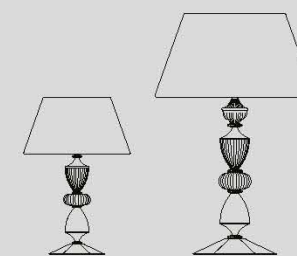

diffusore - shade
vetro satinato - satin glass

finitura - finishes
cromo spazzolato - brushed chrome

Room 01

Amelie

art. 8162 LP/LG
Italamp Studio

dimensioni - dimensions
Ø36 - H53 / Ø53 - H80
Ø14" - H21" / Ø21" - H31"