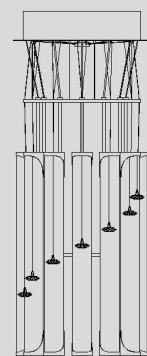

Amalia

art. T1700/S

Anastasia Vorontsova, Franziska Baier, Giada Chervatin, Veekrit Palarit

dimensioni - dimensions

Ø47 - H120 / Ø18" - H47"

lampadine - bulbs

12x2,2W Spot - LED

diffusore - shade

vetro - glass

pendagliera - drops and beads

Swarovski®Elements

finitura - finishes

bianco - white

IP43