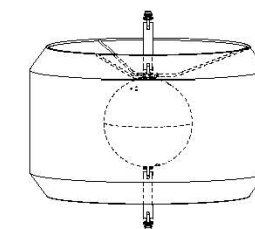

cod. 2360/G
dimensioni - dimensions
 Ø32 - H4+13 / Ø12" - H2+5"
lampadine - bulbs
 11W led strip

cod. 2360/F
dimensioni - dimensions
 Ø26 - H31+13 / Ø10" - H12+5"
lampadine - bulbs
 6x4W led

cod. 2360/B
dimensioni - dimensions
 Ø21 - H20+13 / Ø8" - H7+5"
lampadine - bulbs
 solo decorativo - decorative only

cod. 2360/DC/DL
dimensioni - dimensions
 Ø20 - H36+13 / H52+13
 Ø8" - H14+5" / H20+5"
lampadine - bulbs
 4x4w led / 6x4w led

cod. 2360/CC/CL
dimensioni - dimensions
 Ø20 - H36+13 / H52+13
 Ø8" - H14+5" / H20+5"
lampadine - bulbs
 4x4W led / 6x4W led

cod. 2360/AC/AL
dimensioni - dimensions
 Ø20 - H36+13 / H52+13
 Ø8" - H14+5" / H20+5"
lampadine - bulbs
 4x4W led / 6x4W led

cod. 2360/E
dimensioni - dimensions
 Ø29 - H50+12 / Ø11" - H20+5"
lampadine - bulbs
 6x4w led