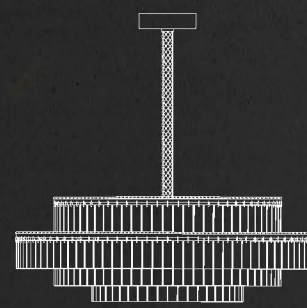

art. 724/80
Italamp Studio

Charles

dimensioni - dimensions
Ø80 - H27 / Ø31" - H11"

lampadine - bulbs
55,2W - LED

finitura - finishes
oro nichel - gold nickel

pendagliera - drops and beads
vetro acidato - etched glass

dettagli - details
Swarovski®Elements, pelle
Swarovski®Elements, leather