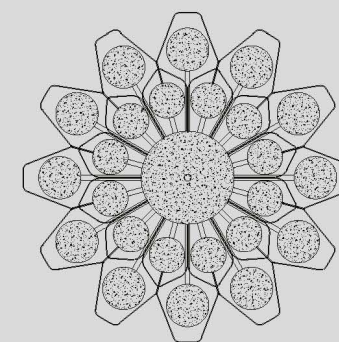

Room 06

Room 06

Teo

art. 2392/140
Italamp Studio

dimensioni - dimensions
Ø140 - H27 / Ø55" - H11"

lampadine - bulbs
28x2,5W - G9 - LED

diffusore - shade
vetro satinato - satin glass

finitura - finishes
oro nichel - gold nickel