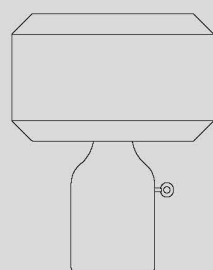

Odette Odile

art. 2360/LT
Edward van Vliet

dimensioni - dimensions
Ø70 - H90 / Ø28" - H35"

lampadine - bulbs
4x77W - E27

diffusore - shade
tessuto, plexiglas - fabric, plexiglas

corpo - frame
ceramica - ceramic

finitura - finishes
bianco, nichel - white, nickel
nero, canna di fucile - black, iron grey

accensione - switch
sensor touch