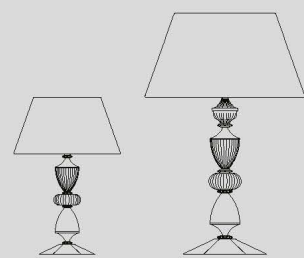

Olivia

art. 428/16+8+4
Italamp Studio

Amelie

art. 8162/LG
Italamp Studio

Room 08

Amelie

art. 8162 LP/LG
Italamp Studio

dimensioni - dimensions
Ø36 - H53 / Ø14" - H21"
Ø53 - H80 / Ø21" - H31"