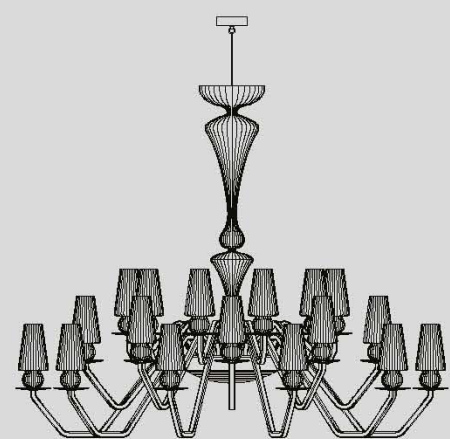

diffusore - shade
cristallo - crystal

finitura - finishes
cromo - chrome

pendagliera - drops and beads
Swarovski®Elements, vetro
Swarovski®Elements, glass

art. 570/S
Italamp Studio

Brigitta

dimensioni - dimensions
Ø38 - H65 / Ø15" - H26"

dettagli - details
Swarovski®Elements

Olivia

dimensioni - dimensions
Ø114 - H43 / Ø45" - H17"

lampadine - bulbs
28x1,5W - G4 LED + 9W LED

corpo - frame
cristallo - crystal

finitura - finishes
cromo - chrome

pendagliera - drops and beads
Swarovski®Elements

art. 428/16+8+4
Italamp Studio

Room 09

Albatros

art. 2421/36
Italamp Studio

Room 09

Albatros

art. 2421/36
Italamp Studio