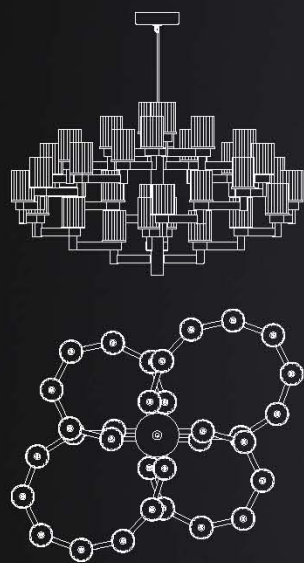

art. 746/100
Italamp Studio