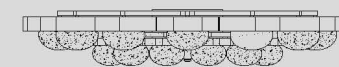

Room 06

Room 06

Teo

art. 2392/140
Italamp Studio

dimensioni - dimensions
Ø140 - H27 / Ø55" - H11"

lampadine - bulbs
28x2,5W - G9 - LED

diffusore - shade
vetro satinato - satin glass

finitura - finishes
oro nichel - gold nickel