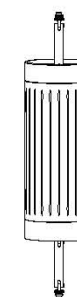

dimensioni - dimensions
Ø80 - H27 / Ø31" - H11"

lampadine - bulbs
55,2W - LED

finitura - finishes
oro nichel - gold nickel

pendagliera - drops and beads
vetro acidato - etched glass

dettagli - details
Swarovski®Elements, pelle
Swarovski®Elements, leather

Room 04

Odette Odile

art. 2360
Edward van Vliet

Odette Odille

IP20 12V

cod. 2360/R
dimensioni - dimensions
 Ø26 - H15 / Ø10" - H6"
 sempre necessario - always required

cod. 2360/R1
dimensioni - dimensions
 Ø20 - H7+13 / Ø8" - H3+5"
 sempre necessario per
 lunghezze superiori ad 1 mt oltre il
 primo rosone
 Always required with strip length over
 39" from the first rosette

cod. 2360/G
dimensioni - dimensions
 Ø32 - H4+13 / Ø12" - H2+5"
lampadine - bulbs
 11W led strip

cod. 2360/F
dimensioni - dimensions
 Ø26 - H31+13 / Ø10" - H12+5"
lampadine - bulbs
 6x4W led

cod. 2360/B
dimensioni - dimensions
 Ø21 - H20+13 / Ø8" - H7+5"
lampadine - bulbs
 solo decorativo - decorative only

cod. 2360/DC/DL
dimensioni - dimensions
 Ø20 - H36+13 / H52+13
 Ø8" - H14+5" / H20+5"
lampadine - bulbs
 4x4w led / 6x4w led

cod. 2360/CC/CL
dimensioni - dimensions
 Ø20 - H36+13 / H52+13
 Ø8" - H14+5" / H20+5"
lampadine - bulbs
 4x4W led / 6x4W led