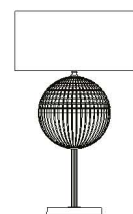

art. 8160/LG
Italamp Studio